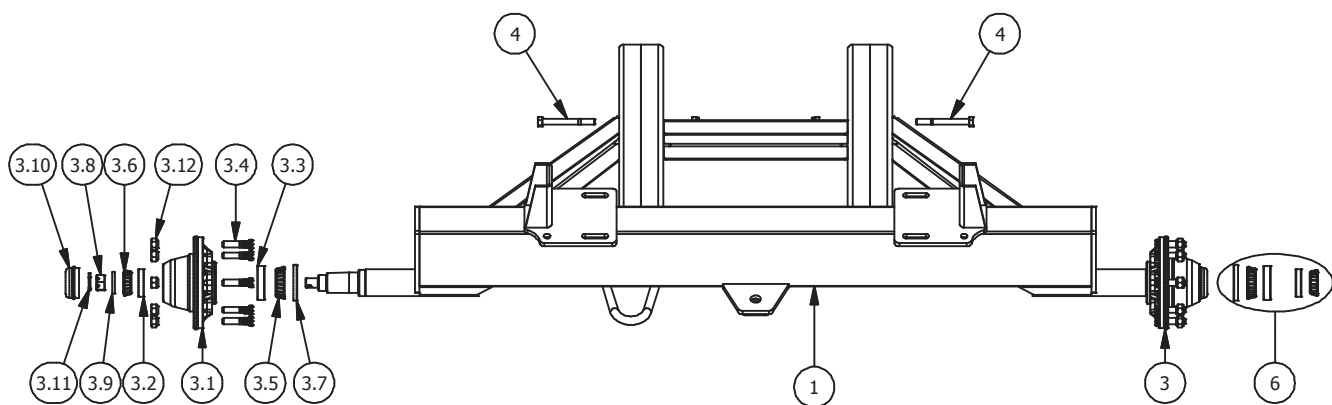

# MODEL 285 FRONT AXLE ASSEMBLY

2006/2007/2008/2009/2010

## MODEL 285 FRONT AXLE ASSEMBLY

**HORST**  
WAGONS

Parts List			
ITEM	QTY	PART NUMBERS	DESCRIPTION
1	1	22-1507	Front Axle Assembly
2	1	11-1350	Front Right Spindle Assembly
3	1	11-1351	Front Left Spindle Assembly
4	1	22-1117	Rocking Bolster Assembly
5	6	11-1009	Cup (13620)
6	6	11-1010	Cone (13686)
7	6	11-1011	Seal (CR20952)
8	1	22-1510	Bolster Pin Assembly
9	1	22-1106	Timkin Pin Assembly
10	2	22-1109	Spindle Pin Assembly
11	3	11-1376	1" Washer
12	3	11-1016	3/16 x 2 Cotter Pin
13	2	22-1098	Tie Rod (34")
14	3	11-1081	1" Heavy Hex Slotted Nut
15	2	11-1104	ES176XHD Rod End L Thread
16	2	11-1103	ES176XHD Rod End R Thread
17	2	33-1123	8000 lb Hub c/w Parts
17.1	1	11-1122	8000 lb Hub
17.2	1	11-1127	[Cup (LM501310)]
17.3	1	11-1126	[Cup (JLM506810)]
17.4	8	11-1130	0.625in Press-in Wheel Bolt
17.5	1	11-1125	[Cone(25590)]
17.6	1	11-1128	[Cone(25877)]
17.7	1	11-1124	[Seal(CR20148)]
17.8	1	11-1081	Slotted Hex Nut
17.9	1	11-1132	1in Washer EM-8000
17.10	1	11-1129	8,000 lb Dust Cover
17.11	1	11-1016	3/16 x 2 Cotter Pin
17.12	8	11-1131	5/8" Wheel Nut
18	2	11-1064	5/8 x 5 1/2 Bolt
19	1	11-1617	3/8" x 2 3/4" Hex Bolt
20	1	22-1105	Tongue Bracket Assembly
21	2	11-1054	Bushing(1-3/8 x 1-1/8 x 1-1/2)
22	1	11-1059	1-1/8 x 10-3/8 Bolt Gr.2
23	1	11-1060	1-1/8 Lock Nut

2003 - 2010

**HORST**  
WAGONS

MODEL 285 REAR AXLE ASSEMBLY

Parts List			
ITEM	QTY	KEYWORDS	DESCRIPTION
1	1	22-1120	285 Rear Axle
2	2	11-1121	Rear Spindle
3	2	33-1123	8000 lb Hub c/w Parts
3.1	1	11-1122	8000 lb Hub
3.2	1	11-1127	[Cup (LM501310)]
3.3	1	11-1126	[Cup (JLM506810)]
3.4	8	11-1130	0.625in Press-in Wheel Bolt
3.5	1	11-1125	[Cone(25590)]
3.6	1	11-1128	[Cone(25877)]
3.7	1	11-1124	[Seal(CR20148)]
3.8	1	11-1081	Slotted Hex Nut
3.9	1	11-1132	1in Washer EM-8000
3.10	1	11-1129	8,000 lb Dust Cover
3.11	1	11-1016	3/16 x 2 Cotter Pin
3.12	8	11-1131	5/8" Wheel Nut
4	2	11-1064	5/8 x 5 1/2 Bolt
5	2	11-1026	5/8" Lock Nut
6	1	33-1559	Bearing & Seal Kit for 8000lb Hub