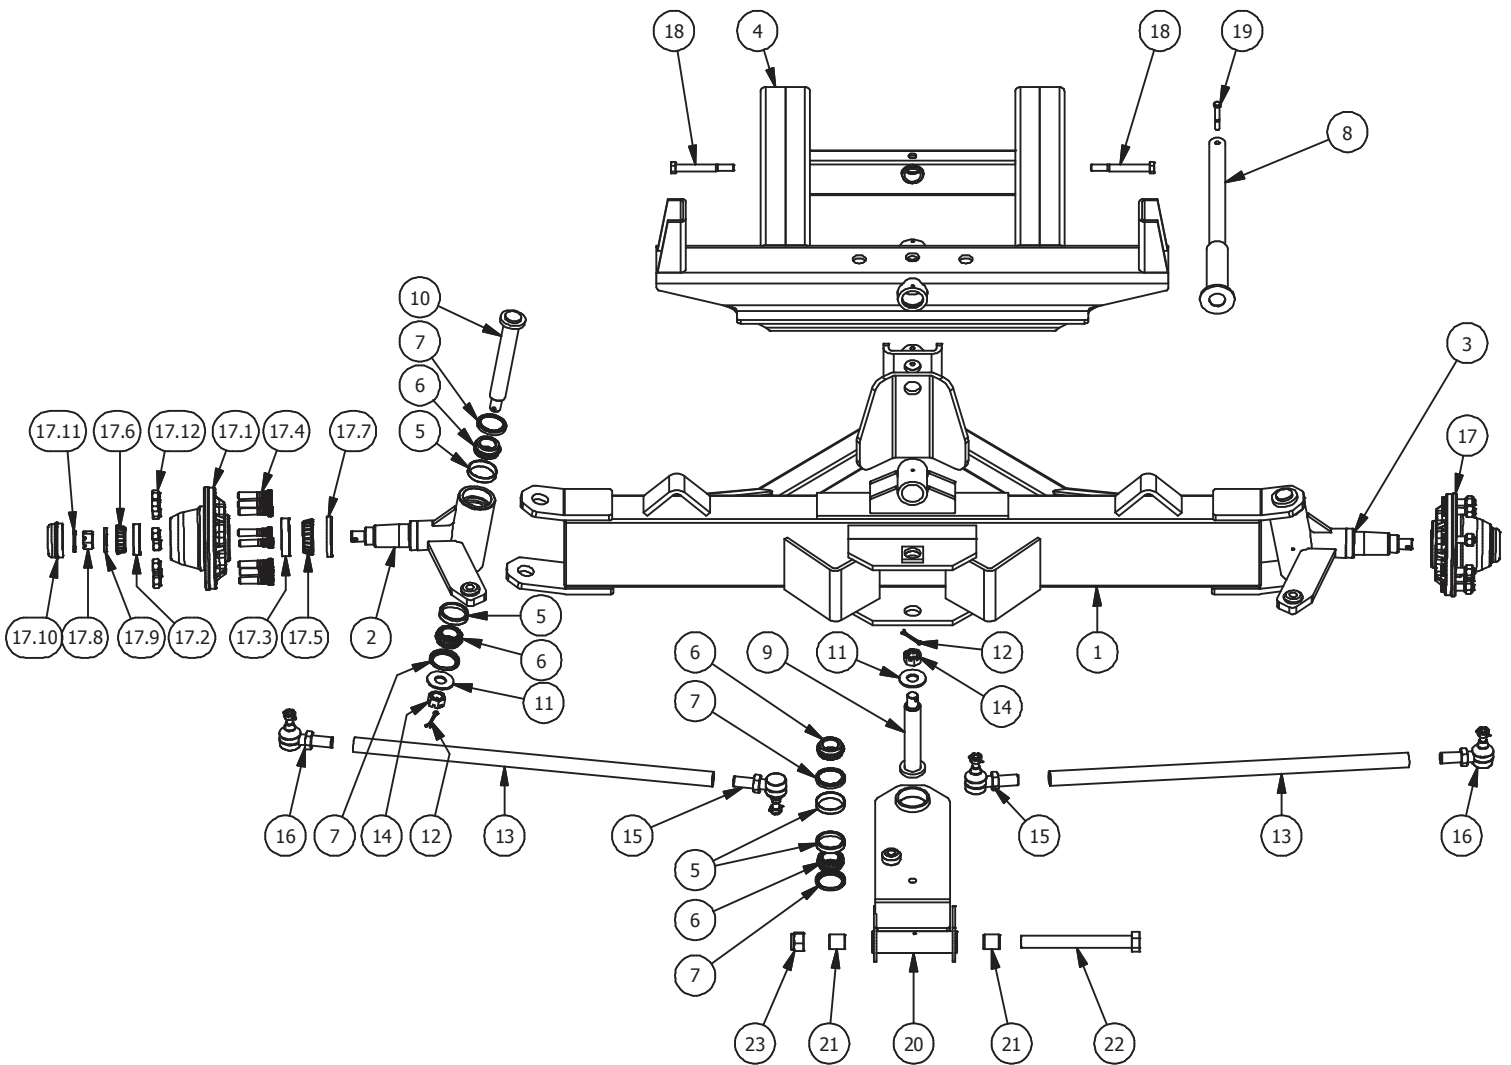

# MODEL 285 FRONT AXLE ASSEMBLY

2006/2007/2008/2009/2010

## MODEL 285 FRONT AXLE ASSEMBLY

**HORST**  
WAGONS

Parts List			
ITEM	QTY	PART NUMBERS	DESCRIPTION
1	1	22-1507	Front Axle Assembly
2	1	11-1350	Front Right Spindle Assembly
3	1	11-1351	Front Left Spindle Assembly
4	1	22-1117	Rocking Bolster Assembly
5	6	11-1009	Cup (13620)
6	6	11-1010	Cone (13686)
7	6	11-1011	Seal (CR20952)
8	1	22-1510	Bolster Pin Assembly
9	1	22-1106	Timkin Pin Assembly
10	2	22-1109	Spindle Pin Assembly
11	3	11-1376	1" Washer
12	3	11-1016	3/16 x 2 Cotter Pin
13	2	22-1098	Tie Rod (34")
14	3	11-1081	1" Heavy Hex Slotted Nut
15	2	11-1104	ES176XHD Rod End L Thread
16	2	11-1103	ES176XHD Rod End R Thread
17	2	33-1123	8000 lb Hub c/w Parts
17.1	1	11-1122	8000 lb Hub
17.2	1	11-1127	[Cup (LM501310)]
17.3	1	11-1126	[Cup (JLM506810)]
17.4	8	11-1130	0.625in Press-in Wheel Bolt
17.5	1	11-1125	[Cone(25590)]
17.6	1	11-1128	[Cone(25877)]
17.7	1	11-1124	[Seal(CR20148)]
17.8	1	11-1081	Slotted Hex Nut
17.9	1	11-1132	1in Washer EM-8000
17.10	1	11-1129	8,000 lb Dust Cover
17.11	1	11-1016	3/16 x 2 Cotter Pin
17.12	8	11-1131	5/8" Wheel Nut
18	2	11-1064	5/8 x 5 1/2 Bolt
19	1	11-1617	3/8" x 2 3/4" Hex Bolt
20	1	22-1105	Tongue Bracket Assembly
21	2	11-1054	Bushing(1-3/8 x 1-1/8 x 1-1/2)
22	1	11-1059	1-1/8 x 10-3/8 Bolt Gr.2
23	1	11-1060	1-1/8 Lock Nut

2003 - 2010

**HORST**  
WAGONS

MODEL 285 REAR AXLE ASSEMBLY

Parts List			
ITEM	QTY	KEYWORDS	DESCRIPTION
1	1	22-1120	285 Rear Axle
2	2	11-1121	Rear Spindle
3	2	33-1123	8000 lb Hub c/w Parts
3.1	1	11-1122	8000 lb Hub
3.2	1	11-1127	[Cup (LM501310)]
3.3	1	11-1126	[Cup (JLM506810)]
3.4	8	11-1130	0.625in Press-in Wheel Bolt
3.5	1	11-1125	[Cone(25590)]
3.6	1	11-1128	[Cone(25877)]
3.7	1	11-1124	[Seal(CR20148)]
3.8	1	11-1081	Slotted Hex Nut
3.9	1	11-1132	1in Washer EM-8000
3.10	1	11-1129	8,000 lb Dust Cover
3.11	1	11-1016	3/16 x 2 Cotter Pin
3.12	8	11-1131	5/8" Wheel Nut
4	2	11-1064	5/8 x 5 1/2 Bolt
5	2	11-1026	5/8" Lock Nut
6	1	33-1559	Bearing & Seal Kit for 8000lb Hub